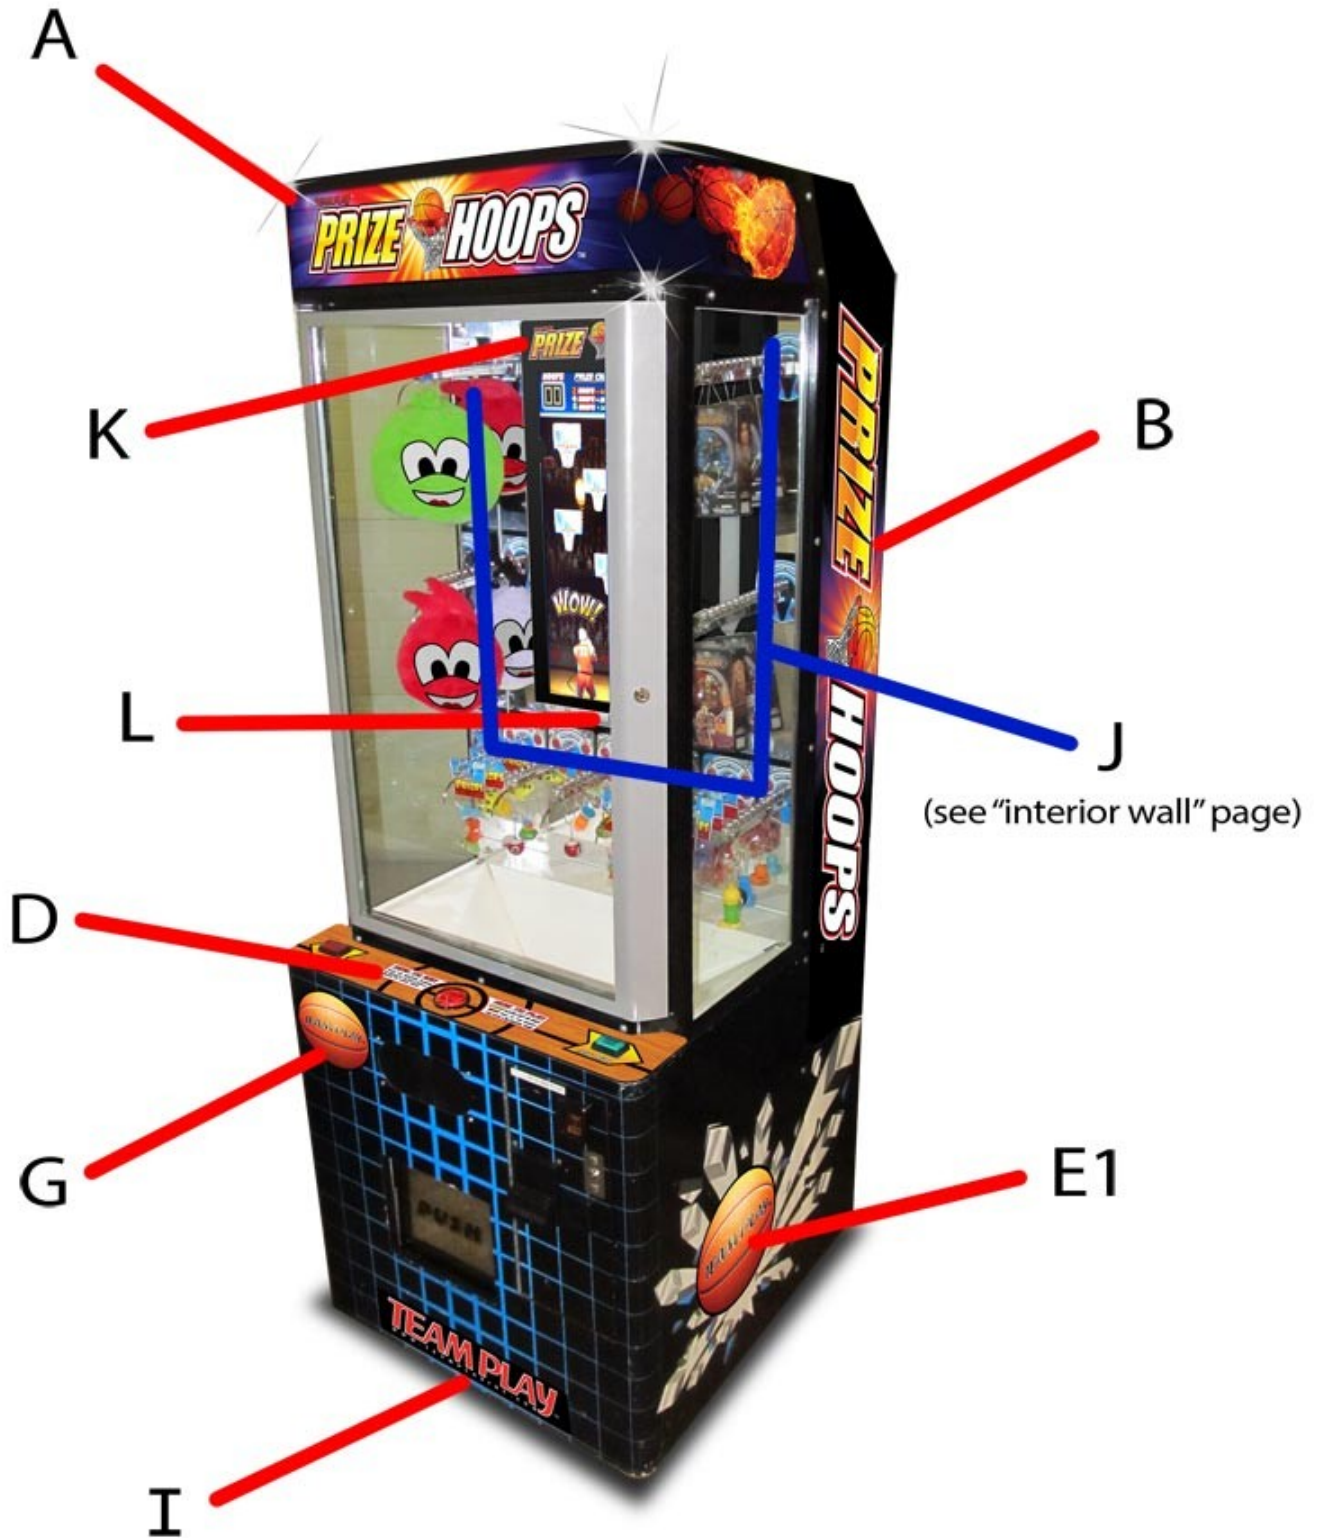

TEAM PLAY™

PRIZE HOOPS™

Prize Hoops Decal Manual

DECAL LIST (Exterior)

(A) Marquee Styrene

(B) Right Panel Logo

(C) Left Panel Logo

(D) Control Panel Lexan Overlay

DECAL LIST

- (J)
- 1
 - 2
 - 3
 - 4
 - 5
 - 6
 - 7
 - 8
 - 9
 - 10

(E1)

(E2)

(F)

(I)

(K)

(G)

(L)

(H)

CABINET ART PLACEMENT

INTERIOR WALL DECAL LAYOUT

(K)

(L)

SMALL PRIZES